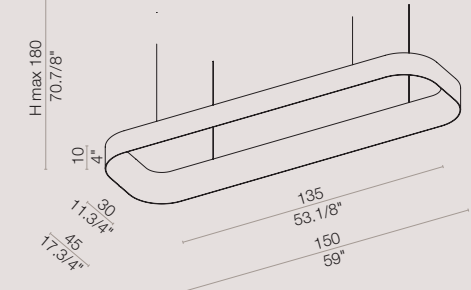

IS RE SO 150

ISSORE150BCL white/ bianco
ISSORE150TOL dove/ tortora
ISSORE150MAL brown/ marrone
ISSORE150BXL bordeaux