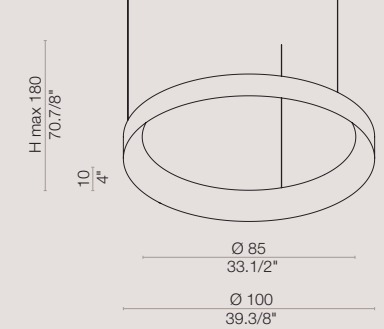

IS CY SO 100

ISSOCY100BCL white/ bianco
ISSOCY100TOL dove/ tortora
ISSOCY100MAL brown/ marrone
ISSOCY100BXL bordeaux